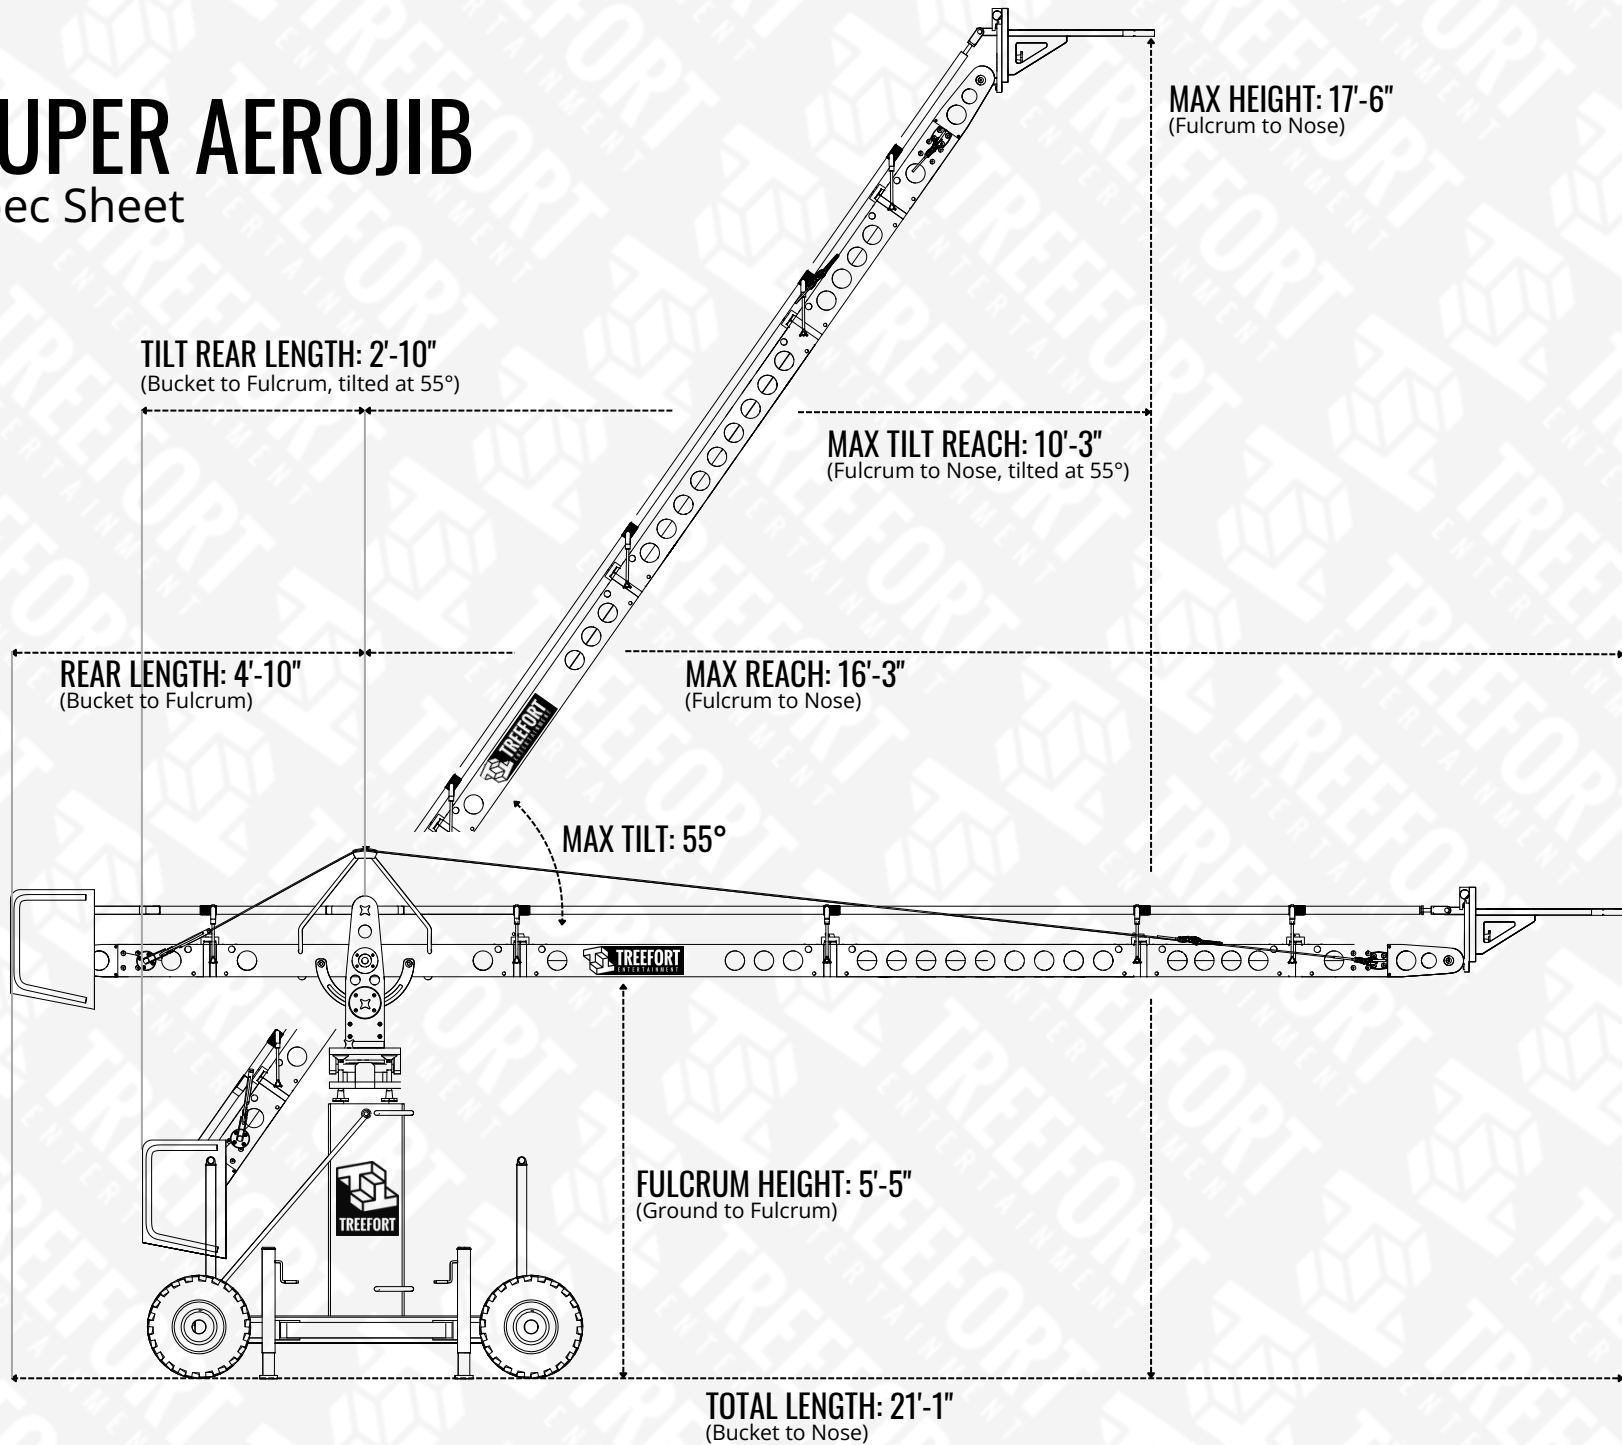

CONFIGURATIONS	REACH	TOTAL LENGTH	MAX HEIGHT	MAX PAYLOAD
	6'-3"	11'-1"	10'-4"	180 LBS
	8'-3"	13'-1"	11'-11"	180 LBS
	10'-3"	15'-1"	13'-6"	180 LBS
	12'-3"	17'-1"	15'-1"	180 LBS
	14'-3"	19'-1"	16'-8"	180 LBS
	16'-3"	21'-1"	17'-6"	180 LBS

SUPER AEROJIB

Spec Sheet

HUMAN: 5'-6"

X-SHORT

REACH	6'-3"
REAR LENGTH	4'-10"
TOTAL LENGTH	11'-1"
MAX HEIGHT	10'-4"
MAX PAYLOAD	180 LBS

SHORT

REACH	8'-3"
REAR LENGTH	4'-10"
TOTAL LENGTH	13'-1"
MAX HEIGHT	11'-11"
MAX PAYLOAD	180 LBS

MEDIUM

REACH	10'-3"
REAR LENGTH	4'-10"
TOTAL LENGTH	15'-1"
MAX HEIGHT	13'-6"
MAX PAYLOAD	180 LBS

LONG

BUCKET ARM	FULCRUM ARM	4' ARM A	2' ARM	NOSE ARM		
					REACH	12'-3"
					REAR LENGTH	4'-10"
					TOTAL LENGTH	17'-1"
					MAX HEIGHT	15'-1"
					MAX PAYLOAD	180 LBS

X-LONG

BUCKET ARM	FULCRUM ARM	4' ARM A	4' ARM B	NOSE ARM		
					REACH	14'-3"
					REAR LENGTH	4'-10"
					TOTAL LENGTH	19'-1"
					MAX HEIGHT	16'-8"
					MAX PAYLOAD	180 LBS

XX-LONG

BUCKET ARM	FULCRUM ARM	4' ARM A	4' ARM B	2' ARM	NOSE ARM		
						REACH	16'-3"
						REAR LENGTH	4'-10"
						TOTAL LENGTH	21'-1"
						MAX HEIGHT	17'-6"
						MAX PAYLOAD	180 LBS