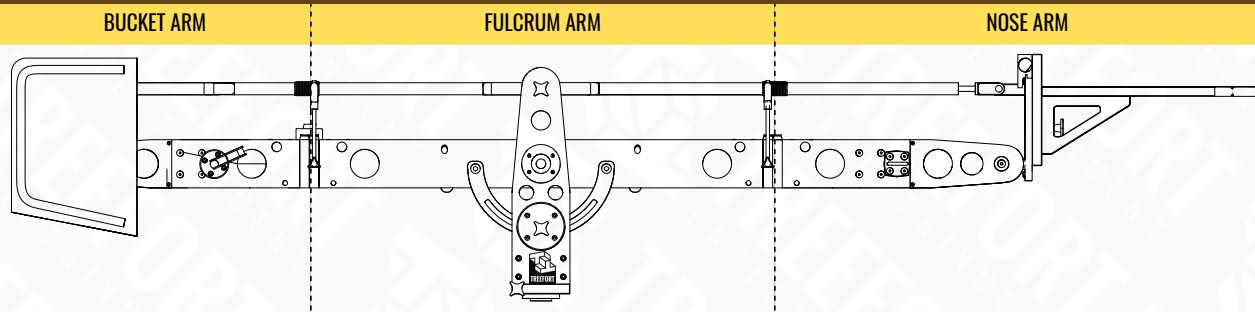

CONFIGURATIONS	REACH	TOTAL LENGTH	MAX HEIGHT	MAX PAYLOAD
	6'-3"	11'-1"	10'-4"	180 LBS
	8'-3"	13'-1"	11'-11"	180 LBS
	10'-3"	15'-1"	13'-6"	180 LBS
	12'-3"	17'-1"	15'-1"	180 LBS
	14'-3"	19'-1"	16'-8"	180 LBS
	16'-3"	21'-1"	17'-6"	180 LBS

SUPER AEROJIB

Spec Sheet

HUMAN: 5'-6"

X-SHORT

REACH	6'-3"
REAR LENGTH	4'-10"
TOTAL LENGTH	11'-1"
MAX HEIGHT	10'-4"
MAX PAYLOAD	180 LBS

SHORT

REACH	8'-3"
REAR LENGTH	4'-10"
TOTAL LENGTH	13'-1"
MAX HEIGHT	11'-11"
MAX PAYLOAD	180 LBS