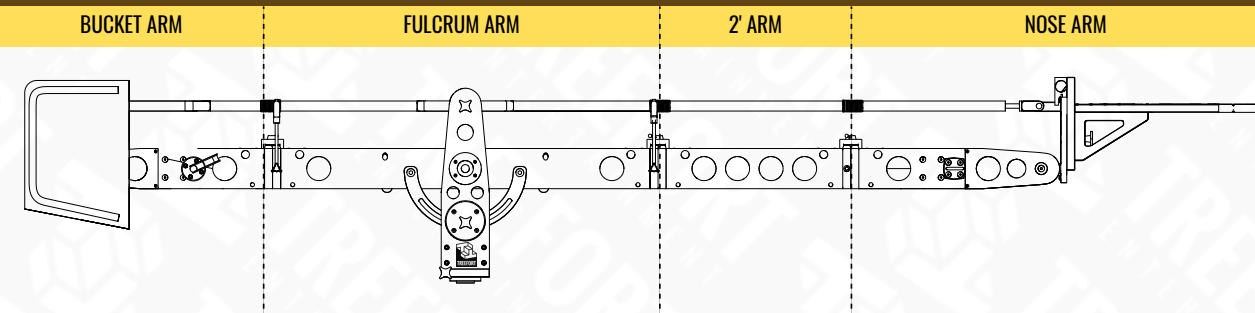

SUPER AEROJIB

Spec Sheet

HUMAN: 5'-6"

X-SHORT

REACH	6'-3"
REAR LENGTH	4'-10"
TOTAL LENGTH	11'-1"
MAX HEIGHT	10'-4"
MAX PAYLOAD	180 LBS

SHORT

REACH	8'-3"
REAR LENGTH	4'-10"
TOTAL LENGTH	13'-1"
MAX HEIGHT	11'-11"
MAX PAYLOAD	180 LBS

X-LONG

BUCKET ARM	FULCRUM ARM	4' ARM A	4' ARM B	NOSE ARM		
					REACH	14'-3"
					REAR LENGTH	4'-10"
					TOTAL LENGTH	19'-1"
					MAX HEIGHT	16'-8"
					MAX PAYLOAD	180 LBS

XX-LONG

BUCKET ARM	FULCRUM ARM	4' ARM A	4' ARM B	2' ARM	NOSE ARM		
						REACH	16'-3"
						REAR LENGTH	4'-10"
						TOTAL LENGTH	21'-1"
						MAX HEIGHT	17'-6"
						MAX PAYLOAD	180 LBS