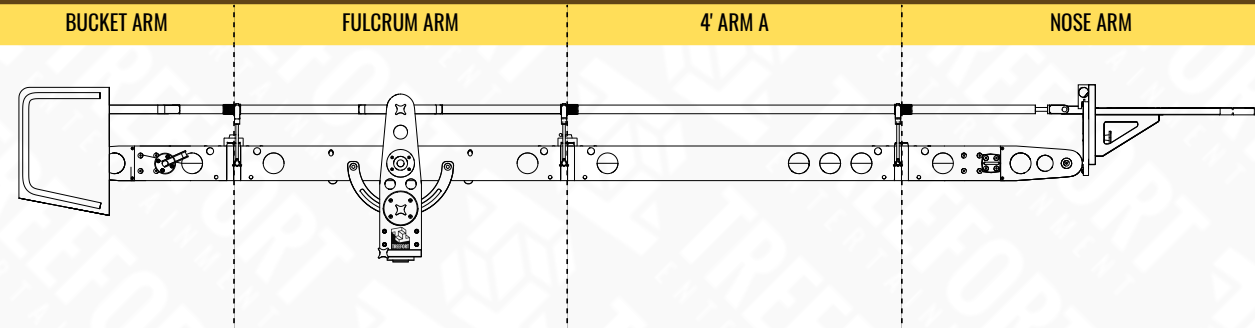

MEDIUM

REACH	10'-3"
REAR LENGTH	4'-10"
TOTAL LENGTH	15'-1"
MAX HEIGHT	13'-6"
MAX PAYLOAD	180 LBS