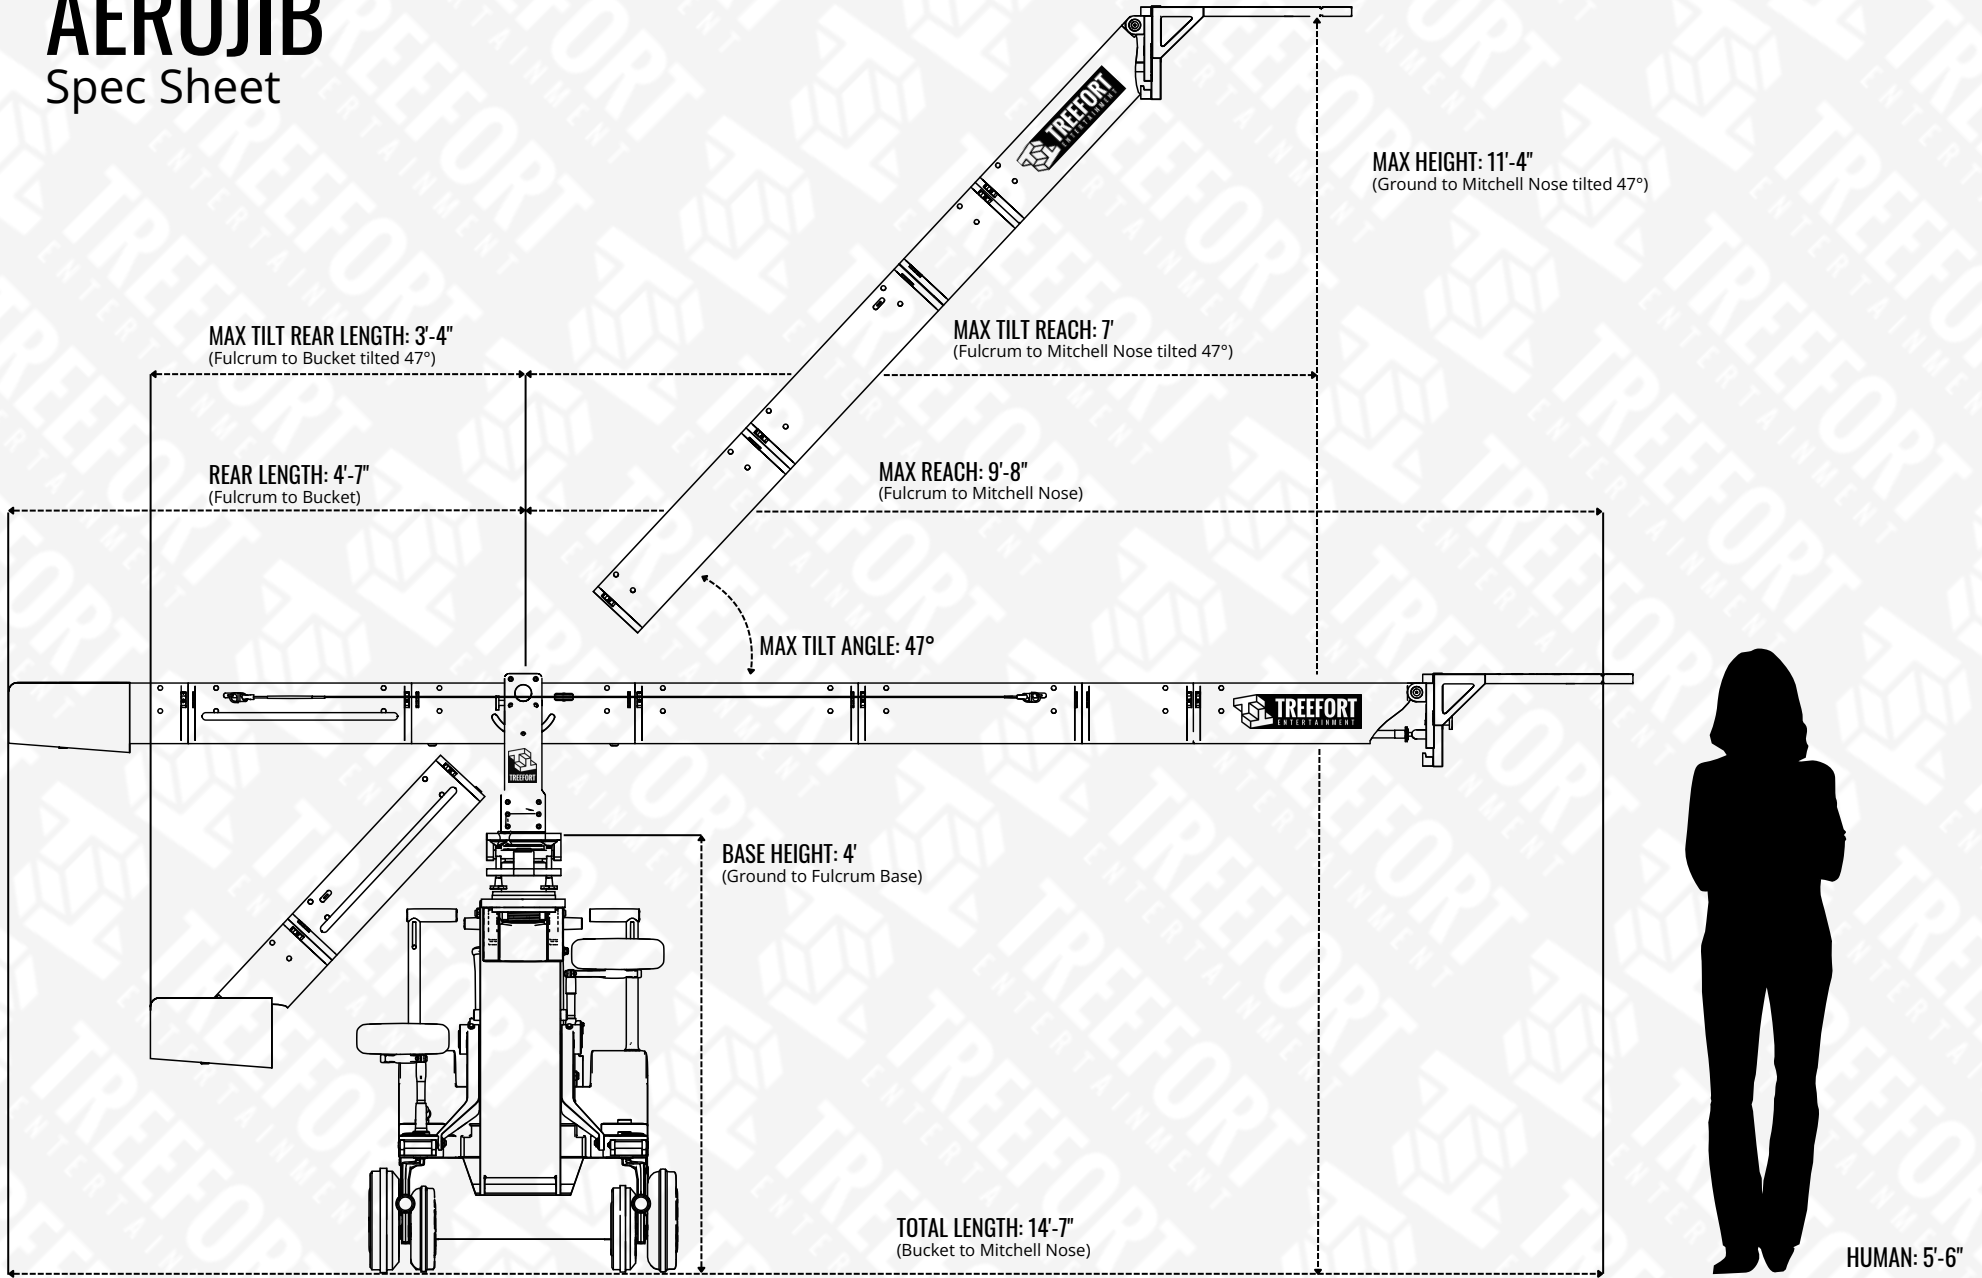

CONFIGURATIONS	REACH	TOTAL LENGTH	MAX HEIGHT	MAX PAYLOAD
	4'-8"	7'-3"	7'-10"	110 LBS
	5'-8"	8'-3"	8'-6"	110 LBS
	6'-8"	9'-3"	9'-2"	110 LBS
	8'-8"	13'-3"	10'-8"	110 LBS
	9'-8"	14'-3"	11'-4"	110 LBS

AEROJIB

Spec Sheet

X-SHORT

	BUCKET ARM	2' FULCRUM	2' NOSE ARM	NOSE		
					REACH	4'-8"
					REAR LENGTH	2'-7"
					TOTAL LENGTH	7'-1"
					MAX HEIGHT	7'-10"
					MAX PAYLOAD	110 LBS

SHORT

	BUCKET ARM	2' FULCRUM	1' ARM	2' NOSE ARM	NOSE		
						REACH	5'-8"
						REAR LENGTH	2'-7"
						TOTAL LENGTH	8'-3"
						MAX HEIGHT	8'-6"
						MAX PAYLOAD	110 LBS

MEDIUM

	BUCKET ARM	2' FULCRUM	2' ARM	2' NOSE ARM	NOSE		
						REACH	6'-8"
						REAR LENGTH	2'-7"
						TOTAL LENGTH	9'-3"
						MAX HEIGHT	9'-2"
						MAX PAYLOAD	110 LBS

LONG

	BUCKET ARM	2' REAR ARM	2' FULCRUM	2' ARM	2' ARM W/ HOOK	2' NOSE ARM	NOSE		
								REACH	8'-8"
								REAR LENGTH	4'-7"
								TOTAL LENGTH	13'-3"
								MAX HEIGHT	10'-8"
								MAX PAYLOAD	110 LBS

X-LONG